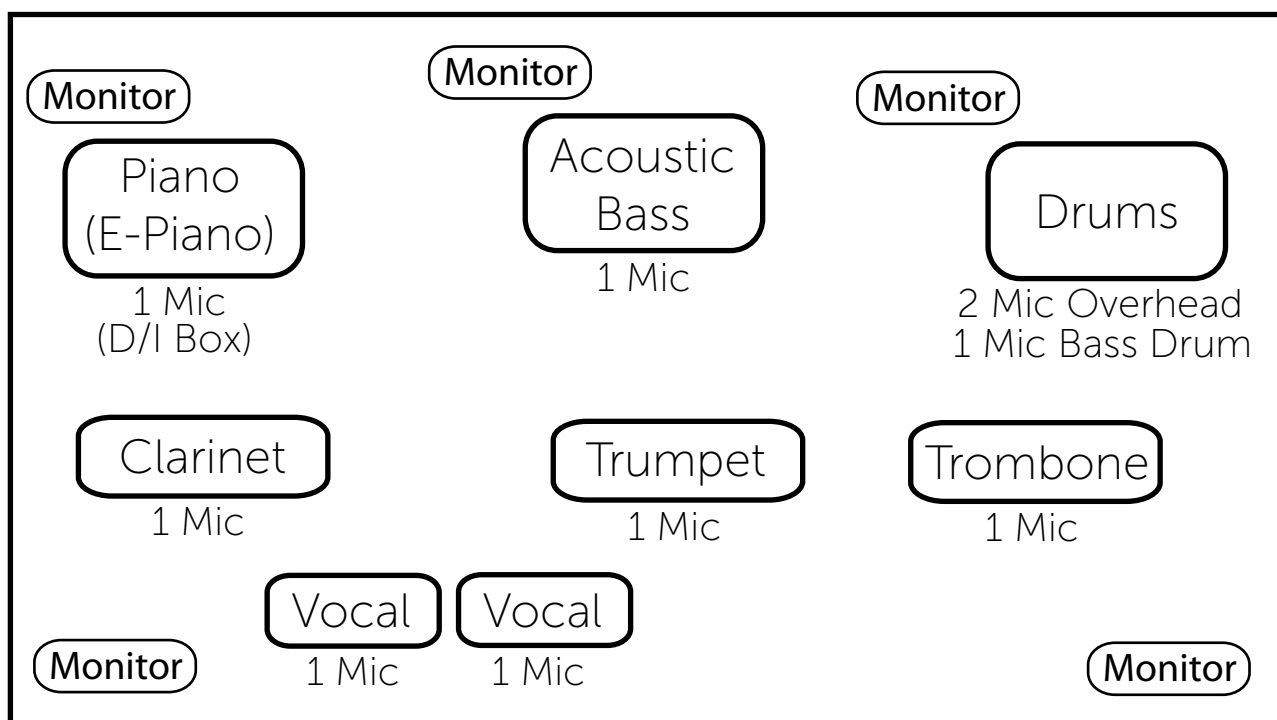

Norbert Susemihl's Joyful Gumbo

- New Orleans Jazz & Blues Band -

Stageplan

Stage size about 6x4 meters

Mixer adjustments:

Approx. equalisation in dB:

	Treble:	Mid:	Low:
Trumpet	- 8	0	+ 6
Clarinet	- 3	0	+ 6
Trombone	- 8	0	+ 6
Vocal	+ 2	0	+ 4
Acoustic Bass	0	- 5	+ 3
Piano (E-Piano)	0	- 5	+ 3
Drums Overhead + Snarre	- 3	0	+ 3
Drums Bassdrum	- 3	- 3	+ 3

Monitors for piano, bass, drums,
and 2 for the front-line placed to the left and to the right.

BOOKING & MANAGEMENT

Susemihl Music - Telefon: +45-23929667

E-Mail: jazz@susemihl.eu - Web: www.susemihl.eu